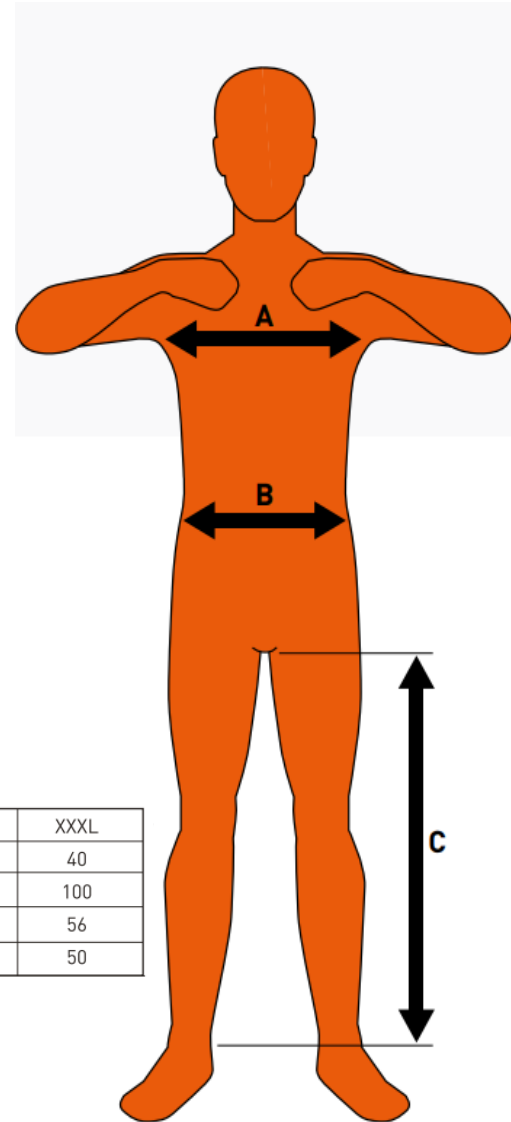

FOOTWEAR												
UK	3	4	5	6	6.5	7	8	9	10	10.5	11	12
US	4	5	6	7	7.5	8	9	10	11	11.5	12	13
EURO	36	37	38	39	40	41	42	43	44	45	46	47

# SCRUFFS TOPS/JACKETS SIZE GUIDE

### CHEST (A)

Measure around the fullest part of the chest. Place the measuring tape high up under your arms and make sure it's at the same height at the back across your shoulder blades.

MEN'S TOPS/JACKETS					
Chest Size	S	M	L	XL	XXL
Chest Inches	38/40	42/44	44/46	46/48	48/50
Chest CM	96/102	107/112	112/117	117/123	123/127
EURO	48/50	54/56	56/58	58/62	62/64

## INSIDE LEG (C)

Measure from the top of the inside leg at the crotch to the hem.

MEN'S TROUSERS							
Waist Size	XS	S	M	L	XL	XXL	XXXL
Waist Inches	28	30	32	34	36	38	40
Waist CM	72	76	82	88	92	96	100
EURO D, NL, BE	42	44	46	50	52	54	56
EURO FR, ES, PT	36	38	40	44	46	48	50
		Short	Regular	Long			
Leg Inches		30	32	34			
Leg CM		79	81	86			