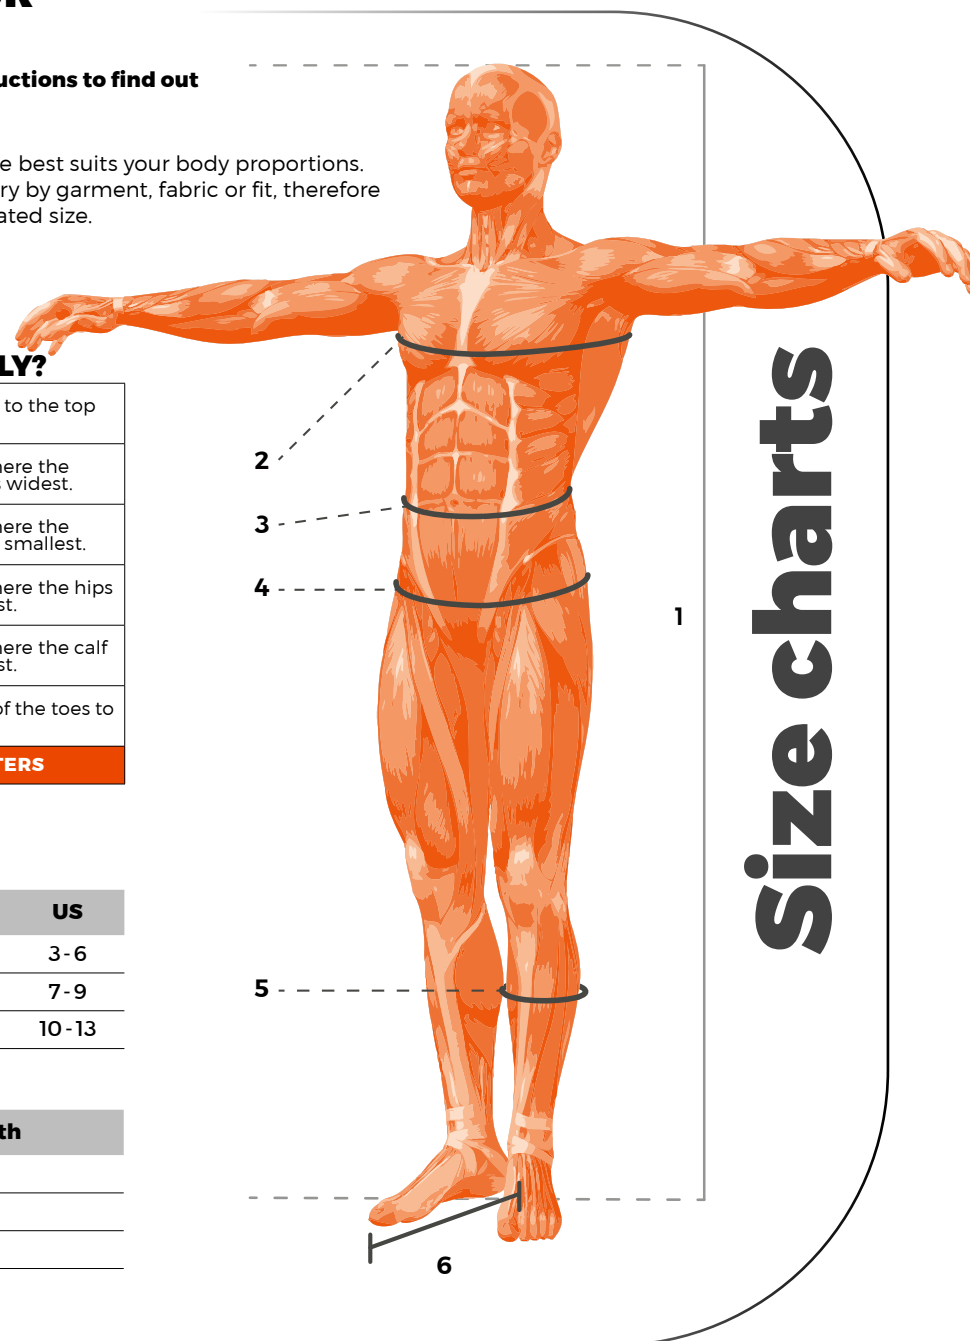

CHILDREN

Size	Chest	Waist	Hips	Body length
104	52 - 57	44 - 49	54 - 59	98 - 104
116	58 - 63	50 - 56	60 - 65	110 - 116
128	64 - 69	56 - 61	66 - 71	122 - 128
140	70 - 75	62 - 67	72 - 77	134 - 140
152	76 - 81	68 - 73	78 - 83	146 - 152
164	82 - 87	74 - 79	84 - 89	158 - 164
176	88 - 93	80 - 85	90 - 95	170 - 176

SOCKS

Foot length	UK	EU	US
≥ 15,9	8-11	25-29	9-12
≥ 18,4	11,5-3	30-35	12,5-4
≥ 22,9	3,5-6,5	36-40	4-7,5
≥ 26	7-9,5	41-44	8-10,5
≥ 29	10-12,5	45-48	11-13,5

NOT SURE WHAT YOUR SIZE IS?

Use our size charts and measuring instructions to find out which size suits you best.

Our size charts indicate which clothing size best suits your body proportions. We have a wide range of sizes that may vary by garment, fabric or fit, therefore garments may vary slightly from the indicated size.

HOW TO MEASURE CORRECTLY?

1	Body length	Measure from the sole to the top of your head.
2	Chest	Measure all around where the chest circumference is widest.
3	Waist	Measure all around where the waist circumference is smallest.
4	Hips	Measure all around where the hips circumference is widest.
5	Calf	Measure all around where the calf circumference is widest.
6	Foot length	Measure from the tip of the toes to the back of your heels.

SIZES ARE MEASURED IN CENTIMETERS

COMPRESSION SOCKS

Foot length	Calf size	UK	EU	US
≥22-24,5	32-37	3-5	35-38	3-6
≥25-27,5	38-42	6-8	39-42	7-9
≥28-30,5	43-47	9-12	43-46	10-13

FOOTLESS SOCKS

Size	Body length
MINI	≤ 135
JUNIOR	≤ 160
SENIOR	≥ 160