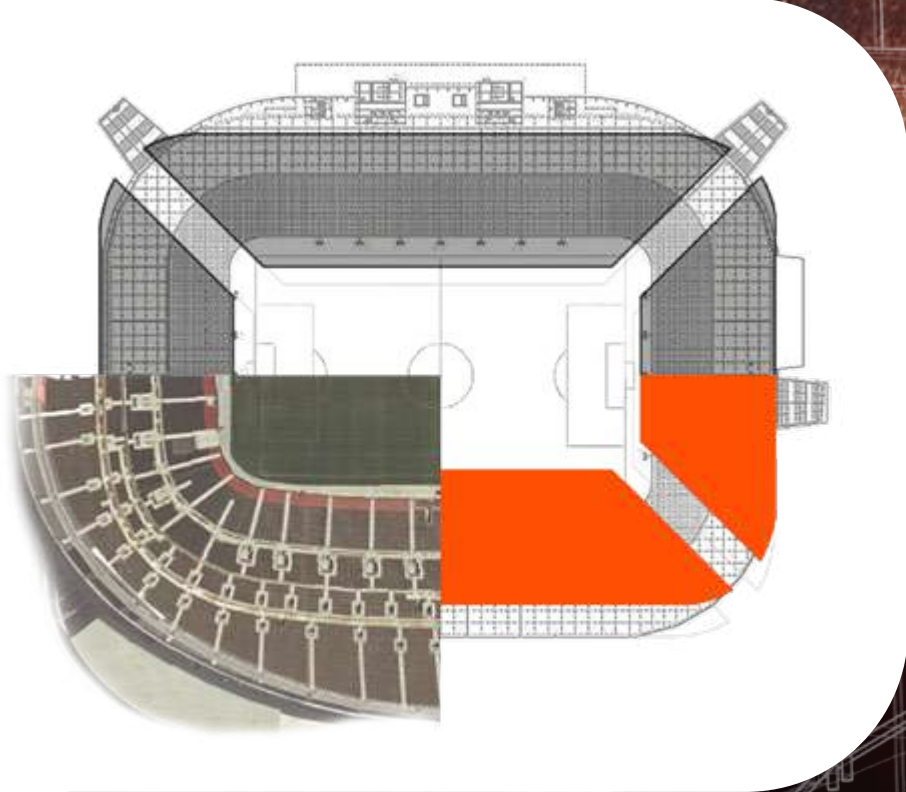

CONTENT

PAGE

ABOUT STANNO	2
SHIRTS	14
SHORTS	46
SOCKS	62
TOPS	84
PANTS	104
JACKETS	112
REFEREES	124
LEISURE	128
GOALKEEPERS	154
SPORTS BAGS	180
BALLS	192
ACCESSORIES	208
COLLECTIONS	206
SIZE CHARTS	246

© sandsun - stock.adobe.com