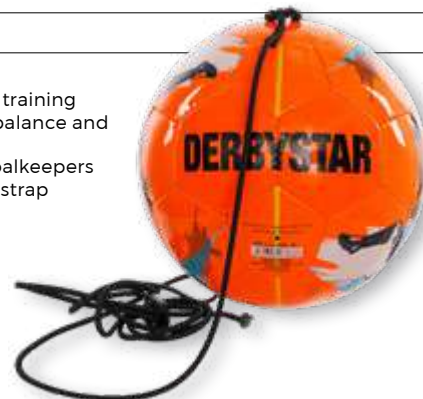

£ 24,99

SIZE:

- PU
- specially for technique training
- improves ball control, balance and shot
- for both players and goalkeepers
- with adjustable elastic strap

Blue - Orange
287945 - 5333

MULTIKICK

£ 33,99

SIZE: 5

- PU
- specially for technique training
- improves ball control, balance and shot
- for both players and goalkeepers
- with adjustable elastic strap

No Colour
287900 - 0000

LIGHT

Grippy Handball

£ 25,99