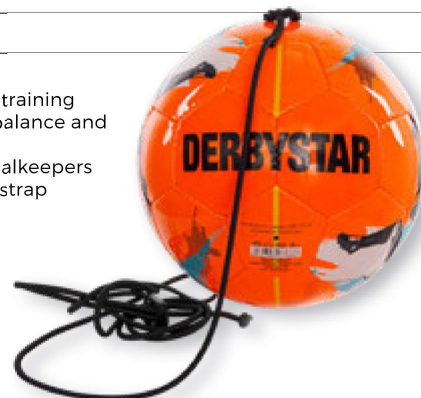

MULTIKICK

Mini

£ 24,99

SIZE:

- PU
- specially for technique training
- improves ball control, balance and shot
- for both players and goalkeepers
- with adjustable elastic strap

Blue - Orange
287945 - 5333

MULTIKICK

£ 33,99

SIZE: 5

- PU
- specially for technique training
- improves ball control, balance and shot
- for both players and goalkeepers
- with adjustable elastic strap

No Colour
287900 - 0000

LIGHT

Grippy Handball