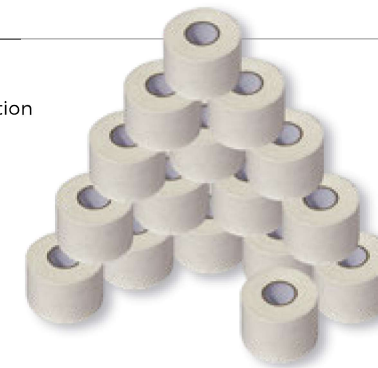

White
489841 - 2000

PROFESSIONAL

Sports Tape (38mm) 16 pcs

£ 79,99

Size: ONE SIZE

- cotton
- hypoallergenic tape
- adhesive latex composition

White
489842 - 2000

CAPTAIN'S