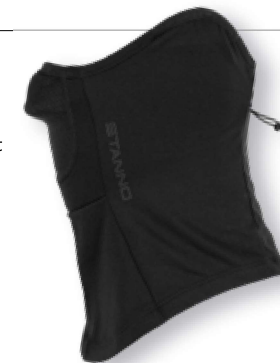

Black
488809 - 8000

SNOOD

Neck and Face Warmer

£ 15,99

Size: ONE SIZE

- 100% polyester
- features drawcord with stopper
- mesh panel over the mouth for breathing and talking
- fabric over the ears ensures perfect fit
- keeps ears, nose, mouth and neck warm